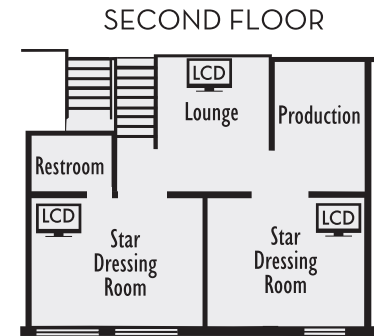

STAGE 20

1054 LILLIAN WAY • HOLLYWOOD • 323 466 9015

GROUND FLOOR

 Watch your work, display your live feed
on all our LCD Screens.