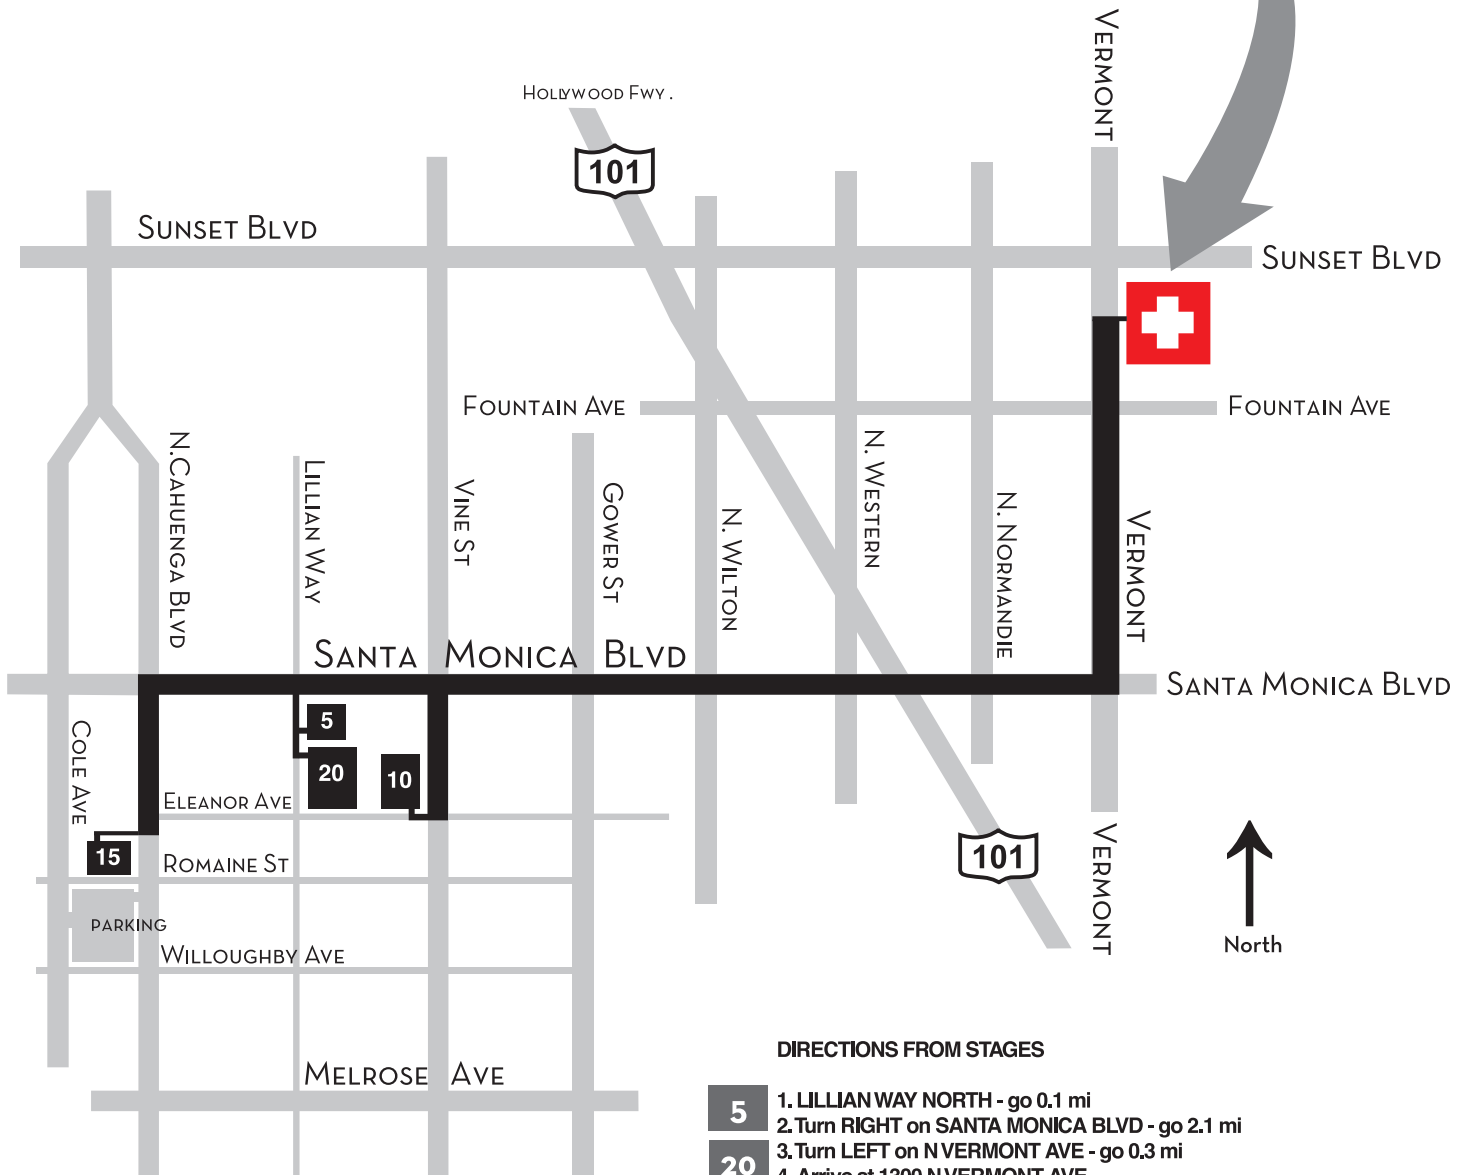

HOSPITAL MAP

HOLLYWOOD PRESBYTERIAN MEDICAL CENTER
1300 NORTH VERMONT AVE (213)413-3000

DIRECTIONS FROM STAGES

- 5**
 1. LILLIAN WAY NORTH - go 0.1 mi
 2. Turn RIGHT on SANTA MONICA BLVD - go 2.1 mi
 3. Turn LEFT on N VERMONT AVE - go 0.3 mi
 4. Arrive at 1300 N VERMONT AVE
- 20**
 1. ELEANOR AVE EAST - go <0.1 mi
 2. Turn LEFT on VINE ST - go 0.1 mi
 3. Turn RIGHT on SANTA MONICA BLVD - go 2.0 mi
 4. Turn LEFT on N VERMONT AVE - go 0.3 mi
 5. Arrive at 1300 N VERMONT AVE
- 10**
 1. ELEANOR AVE EAST - go <0.1 mi
 2. Turn LEFT on VINE ST - go 0.1 mi
 3. Turn RIGHT on SANTA MONICA BLVD - go 2.0 mi
 4. Turn LEFT on N VERMONT AVE - go 0.3 mi
 5. Arrive at 1300 N VERMONT AVE
- 15**
 1. N. CAHUENGA BLVD NORTH towards ELEANOR AVE - go 0.1 mi
 2. Turn RIGHT on SANTA MONICA BLVD - go 2.1 mi
 3. Turn LEFT on N VERMONT AVE - go 0.3 mi
 4. Arrive at 1300 N VERMONT AVE